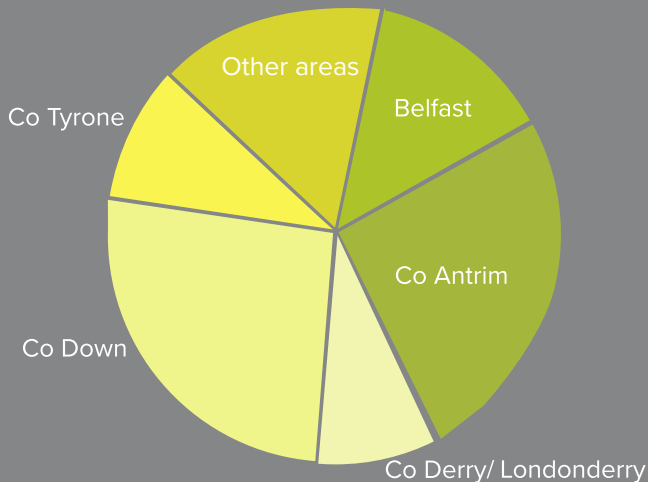

EVENT GROWTH

18,103
visitors

102%

60%

175
exhibitors

VISITOR INFORMATION

WHERE THEY'RE FROM

The event attracted a varied audience from a wide-reaching catchment area.